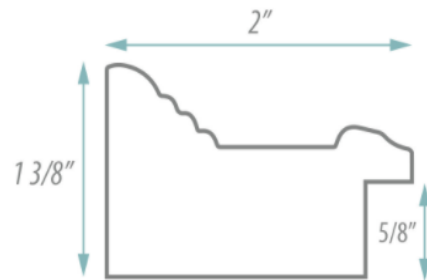

SPECIFICATION SHEET

FRAMED MIRROR

MODEL#: FM 79764-15X30

FRAMED MIRRORS COLLECTION

FEATURES:

- ONE 15X30" HIGH RESOLUTION SILVER PLATE GLASS MIRROR SIZE W/ DECORATIVE FRAME.
- "WALL HUGGER" HANGER FOR MOUNTING INCLUDED.
- STANDARD MOUNTING STYLE IS VERTICAL. FOR HORIZONTAL, PLEASE SPECIFY WHEN ORDERING.
- PACKED IN FOUR WALL (FOLDED DOUBLE WALL) CORRUGATION.
- STYLE: CLASSIC
- COLOR: BLACK/SILVER
- FINISH: ACCENT/MATTE

MIRROR FINISHES:

- FLAT POLISHED EDGE
- BEVELED EDGE

OVERALL SIZE DIMENSION: 19" WIDE X 34" HIGH X 1 3/8" DEEP